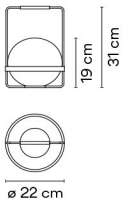

Materials
 Diffuser: Blown-glass. Profile: Aluminum.

Light Source and electronics
 6 x LED 4,6 W 500 mA
 Constant Current 500 mA
 110-240V 50/60Hz

Packaging
 1 Box 0,75 x 0,53 x 0,21 m
 Vol 0,0857 m³
 Gross weight 9,5 Kg Net weight 5,4 Kg

Materials
 Diffuser: Blown-glass. Profile: Aluminum.
 Planter: PMMA.

Light Source and electronics
 1 x LED 2 W 500 mA
 4 x LED 4,6 W 500 mA
 Constant Current 500 mA
 110-240V 50/60Hz

Packaging
 1 Box 1,72 x 0,33 x 0,31 m
 Vol 0,1790 m³
 Gross weight 9,4 Kg Net weight 5,95 Kg

Materials
 Diffuser: Blown-glass. Profile: Aluminum.
 Planter: PMMA.

Light Source and electronics
 1 x LED 2 W 500 mA
 6 x LED 4,6 W 500 mA
 Constant Current 500 mA
 110-240V 50/60Hz

Packaging
 2 Boxes
 Vol 0,1793 m³
 Gross weight 9,1 Kg Net weight 6,6 Kg

Notes
 Extra cable length. 16,00 €/m

Table

ø 22 cm

3740

3740

Finishes
 ● **18/ _ _ Graphite**
 (ADAPTA RF 9913 WX)
 ● **93/ _ _ White**
 (RAL 9016)

LED temperature colour
 /1_ 2700 K
 CRI >90 868,0 lm 94 lm/W