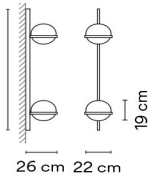

3716

Finishes
● **18/** __ Graphite (ADAPTA RF 9913 WX)
● **93/** __ White (RAL 9016)

LED temperature colour
/1_ 2700 K CRI >90 1736 lm 87 lm/W

Control
3716 __ / __ 1
DALI
3716 __ / __ B
1-10V, Push

Materials
Diffuser: Blown-glass. Profile: Aluminum.

Light Source and electronics
4 x LED 4,6 W 500 mA
Constant Current 500 mA
220-240V 50/60Hz

Packaging
2 Boxes
Total Vol 0,0081 m³
Gross weight 6,5 Kg Net weight 4,2 Kg