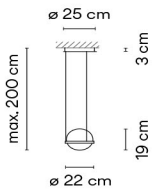

3720

1. **Finishes**
   ● 18/ __ Graphite (ADAPTA RF 9913 WX)
   ● 93/ __ White (RAL 9016)
2. **LED temperature colour**
   /1_ 2700 K CRI >90 868 lm 87 lm/W

1. **Control**
   3720 __ / _ 1 DALI
   3720 __ / _ B 1-10V, Push
   3720 __ / _ Z Casambi

Materials
Diffuser: Blown-glass. Profile: Aluminum.

Light Source and electronics
2 x LED 4,6 W 500 mA
Constant Current 500 mA
110~240V 50/60Hz

Packaging
1 Box 0,71 x 0,27 x 0,21 m
Vol 0,0413 m³
Gross weight 3,75 Kg Net weight 2,8 Kg

Notes
Extra cable length. 16,00 €/m