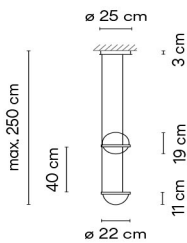

3724

1. **Finishes**
   ● 18/ __ Graphite (ADAPTA RF 9913 WX)
   ● 93/ __ White (RAL 9016)
2. **LED temperature colour**
   /1_ 2700 K CRI >90 868 lm 87 lm/W

1. **Control**
   3724 __ / _ 1 DALI
   3724 __ / _ B 1-10V, Push
   3724 __ / _ Z Casambi

Materials
Diffuser: Blown-glass. Profile: Aluminum.
Planter: PMMA.

Light Source and electronics
2 x LED 4,6 W 500 mA
Constant Current 500 mA
110~240V 50/60Hz

Packaging
1 Box 1,02 x 0,27 x 0,21 m
Vol 0,0588 m³
Gross weight 4,6 Kg Net weight 3,3 Kg

Notes
Extra cable length. 16,00 €/m