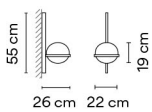

Light Source and electronics
 2 x LED 4,6 W 500 mA
 Constant Current 500 mA
 220-240V 50/60Hz

Packaging
 1 Box 0,87 x 0,31 x 0,21 m
 Vol 0,0581 m³
 Gross weight 4,05 Kg Net weight 2,4 Kg

3704

Finishes
 ● 18/ __ Graphite (ADAPTA RF 9913 WX)
 ● 93/ __ White (RAL 9016)

Packaging
 2 Boxes
 Total Vol 0,0081 m³
 Gross weight 6,2 Kg Net weight 3,9 Kg

3706

Finishes
 ● 18/ __ Graphite (ADAPTA RF 9913 WX)
 ● 93/ __ White (RAL 9016)

LED temperature colour
 /1_ 2700 K [F] CRI >90 2604 lm 87 lm/W

Packaging
 2 Boxes
 Total Vol 0,1793 m³
 Gross weight 6,4 Kg Net weight 3,9 Kg

3710

Finishes
 ● 18/ __ Graphite (ADAPTA RF 9913 WX)
 ● 93/ __ White (RAL 9016)

LED temperature colour
 /1_ 2700 K [F] CRI >90 868 lm 87 lm/W