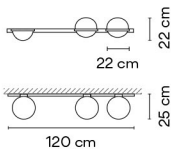

Materials

Diffuser: Blown-glass. Profile: Aluminum.

Light Source and electronics

2 x LED 4,6 W 500 mA
Constant Current 500 mA
220-240V 50/60Hz

Packaging

1 Box 0,57 x 0,31 x 0,21 m
Vol 0,0382 m³
Gross weight 3 Kg Net weight 1,8 Kg

Light Source and electronics
 2 x LED 4,6 W 500 mA
 Constant Current 500 mA
 220-240V 50/60Hz

Packaging
 1 Box 0,87 x 0,31 x 0,21 m
 Vol 0,0581 m³
 Gross weight 4,05 Kg Net weight 2,4 Kg

3704

Finishes
 ● 18/ __ Graphite (ADAPTA RF 9913 WX)
 ● 93/ __ White (RAL 9016)