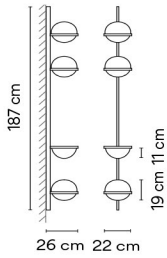

3718

Finishes
● **18/** __ Graphite (ADAPTA RF 9913 WX)
● **93/** __ White (RAL 9016)

LED temperature colour
/1_ 2700 K CRI >90 2604 lm 87 lm/W

Control
3718 __ / __ 1
DALI
3718 __ / __ B
1-10V, Push

Materials
Diffuser: Blown-glass. Profile: Aluminum.
Planter: PMMA.

Light Source and electronics
6 x LED 4,6 W 500 mA
Constant Current 500 mA
220-240V 50/60Hz

Packaging
2 Boxes
Total Vol 0,1793 m³
Gross weight 8,6 Kg Net weight 6,1 Kg