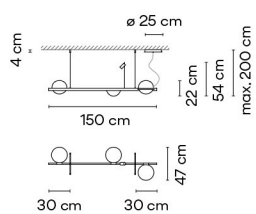

3734

Finishes
● 18/ __ Graphite (ADAPTA RF 9913 WX)
● 93/ __ White (RAL 9016)

LED temperature colour
/1_ 2700 K CRI >90 2265 lm 103 lm/W

Control
3734 __ / __ A
DALI, 1-10V, Push
3734 __ / __ Z
Casambi

Materials
Diffuser: Blown-glass. Profile: Aluminum.
Planter: PMMA.

Light Source and electronics
1 x LED 2 W 500 mA
4 x LED 4,6 W 500 mA
Constant Current 500 mA
110-240V 50/60Hz

Packaging
1 Box 1,72 x 0,33 x 0,31 m
Vol 0,1790 m³
Gross weight 9,4 Kg Net weight 5,95 Kg

Notes
Extra cable length. 16,00 €/m