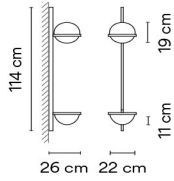

3714

Finishes
● **18/** __ Graphite (ADAPTA RF 9913 WX)
● **93/** __ White (RAL 9016)

LED temperature colour
/1_ 2700 K CRI >90 868 lm 87 lm/W

Control
3714 __ / __ 1
DALI
3714 __ / __ B
1-10V, Push

Materials
Diffuser: Blown-glass. Profile: Aluminum.
Planter: PMMA.

Light Source and electronics
2 x LED 4,6 W 500 mA
Constant Current 500 mA
220-240V 50/60Hz

Packaging
2 Boxes
Total Vol 0,0081 m³
Gross weight 5,2 Kg Net weight 2,9 Kg