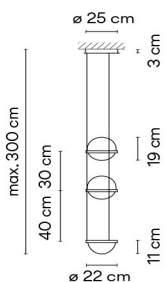

3728

1. **Finishes**
   ● 18/ __ Graphite (ADAPTA RF 9913 WX)
   ● 93/ __ White (RAL 9016)
2. **LED temperature colour**
   /1_ 2700 K CRI >90 1736 lm 87 lm/W

1. **Control**
   3728 __ / _ 1 DALI
   3728 __ / _ B 1-10V, Push
   3728 __ / _ Z Casambi

Materials
Diffuser: Blown-glass. Profile: Aluminum.
Planter: PMMA.

Light Source and electronics
4 x LED 4,6 W 500 mA
Constant Current 500 mA
110~240V 50/60Hz

Packaging
1 Box 0,75 x 0,53 x 0,21 m
Vol 0,0857 m³
Gross weight 8,8 Kg Net weight 4,7 Kg

Notes
Extra cable length. 16,00 €/m