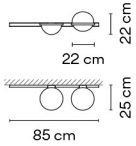

3702

Finishes
● 18/ __ Graphite (ADAPTA RF 9913 WX)
● 93/ __ White (RAL 9016)

LED temperature colour
/1_ 2700 K [F] CRI >90 868 lm 87 lm/W

Control
3702 __ / _ 1 DALI
3702 __ / _ B 1-10V, Push

Materials
Diffuser: Blown-glass. Profile: Aluminum.
Planter: PMMA.

Light Source and electronics
2 x LED 4,6 W 500 mA
Constant Current 500 mA
220-240V 50/60Hz

Packaging
1 Box 0,87 x 0,31 x 0,21 m
Vol 0,0581 m³
Gross weight 4,05 Kg Net weight 2,4 Kg

3704

Finishes
● 18/ __ Graphite (ADAPTA RF 9913 WX)
● 93/ __ White (RAL 9016)

LED temperature colour
/1_ 2700 K [F] CRI >90 1736 lm 87 lm/W

Control
3704 __ / _ 1 DALI
3704 __ / _ B 1-10V, Push

Materials
Diffuser: Blown-glass. Profile: Aluminum.
Planter: PMMA.

Light Source and electronics
4 x LED 4,6 W 500 mA
Constant Current 500 mA
220-240V 50/60Hz

Packaging
2 Boxes
Total Vol 0,0081 m³
Gross weight 6,2 Kg Net weight 3,9 Kg

3706

Finishes
● 18/ __ Graphite (ADAPTA RF 9913 WX)
● 93/ __ White (RAL 9016)

LED temperature colour
/1_ 2700 K [F] CRI >90 2604 lm 87 lm/W

Control
3706 __ / _ 1 DALI
3706 __ / _ B 1-10V, Push

Materials
Diffuser: Blown-glass. Profile: Aluminum.
Planter: PMMA.

Light Source and electronics
6 x LED 4,6 W 500 mA
Constant Current 500 mA
220-240V 50/60Hz

Packaging
2 Boxes
Total Vol 0,1793 m³
Gross weight 6,4 Kg Net weight 3,9 Kg

3710

Finishes
● 18/ __ Graphite (ADAPTA RF 9913 WX)
● 93/ __ White (RAL 9016)

LED temperature colour
/1_ 2700 K [F] CRI >90 868 lm 87 lm/W

Control
3710 __ / _ B 1-10V, Push

Materials
Diffuser: Blown-glass. Profile: Aluminum.

Light Source and electronics
2 x LED 4,6 W 500 mA
Constant Current 500 mA
220-240V 50/60Hz

Packaging
1 Box 0,57 x 0,31 x 0,21 m
Vol 0,0382 m³
Gross weight 2,6 Kg Net weight 1,8 Kg