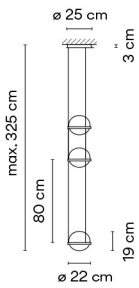

3730

Finishes
● 18/ __ Graphite (ADAPTA RF 9913 WX)
● 93/ __ White (RAL 9016)

LED temperature colour
/1_ 2700 K CRI >90 2604 lm 87 lm/W

Control
3730 __ / __ A
DALI, 1-10V, Push
3730 __ / __ Z
Casambi

Materials
Diffuser: Blown-glass. Profile: Aluminum.

Light Source and electronics
6 x LED 4,6 W 500 mA
Constant Current 500 mA
110-240V 50/60Hz

Packaging
1 Box 0,75 x 0,53 x 0,21 m
Vol 0,0857 m³
Gross weight 9,5 Kg Net weight 5,4 Kg

Notes
Extra cable length. 16,00 €/m

3734

Finishes
● 18/ __ Graphite (ADAPTA RF 9913 WX)
● 93/ __ White (RAL 9016)

LED temperature colour
/1_ 2700 K CRI >90 2265 lm 103 lm/W

Control
3734 __ / __ A
DALI, 1-10V, Push
3734 __ / __ Z
Casambi

Materials
Diffuser: Blown-glass. Profile: Aluminum.
Planter: PMMA.

Light Source and electronics
1 x LED 2 W 500 mA
4 x LED 4,6 W 500 mA
Constant Current 500 mA
110-240V 50/60Hz

Packaging
1 Box 1,72 x 0,33 x 0,31 m
Vol 0,1790 m³
Gross weight 9,4 Kg Net weight 5,95 Kg

Notes
Extra cable length. 16,00 €/m

3736

Finishes
● 18/ __ Graphite (ADAPTA RF 9913 WX)
● 93/ __ White (RAL 9016)

LED temperature colour
/1_ 2700 K CRI >90 3133 lm 98 lm/W

Control
3736 __ / __ A
DALI, 1-10V, Push
3736 __ / __ Z
Casambi

Materials
Diffuser: Blown-glass. Profile: Aluminum.
Planter: PMMA.

Light Source and electronics
1 x LED 2 W 500 mA
6 x LED 4,6 W 500 mA
Constant Current 500 mA
110-240V 50/60Hz

Packaging
2 Boxes
Vol 0,1793 m³
Gross weight 9,1 Kg Net weight 6,6 Kg

Notes
Extra cable length. 16,00 €/m