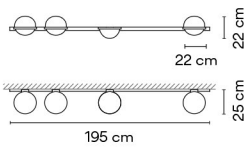

3706

Finishes
● 18/ __ Graphite (ADAPTA RF 9913 WX)
● 93/ __ White (RAL 9016)

LED temperature colour
/1_ 2700 K [F] CRI >90 2604 lm 87 lm/W

Control
3706 __ / _ 1 DALI
3706 __ / _ B 1-10V, Push

Materials
Diffuser: Blown-glass. Profile: Aluminum.
Planter: PMMA.

Light Source and electronics
6 x LED 4,6 W 500 mA
Constant Current 500 mA
220-240V 50/60Hz

Packaging
2 Boxes
Total Vol 0,1793 m³
Gross weight 6,4 Kg Net weight 3,9 Kg