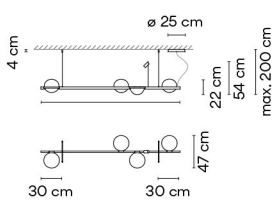

3736

Finishes
● 18/ __ Graphite (ADAPTA RF 9913 WX)
● 93/ __ White (RAL 9016)

LED temperature colour
/1_ 2700 K CRI >90 3133 lm 98 lm/W

Control
3736 __ / __ A
DALI, 1-10V, Push
3736 __ / __ Z
Casambi

Materials
Diffuser: Blown-glass. Profile: Aluminum.
Planter: PMMA.

Light Source and electronics
1 x LED 2 W 500 mA
6 x LED 4,6 W 500 mA
Constant Current 500 mA
110-240V 50/60Hz

Packaging
2 Boxes
Vol 0,1793 m³
Gross weight 9,1 Kg Net weight 6,6 Kg

Notes
Extra cable length. 16,00 €/m