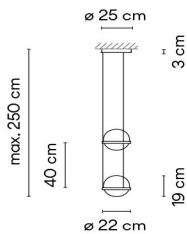

3726

1. **Finishes**
   ● 18/ __ Graphite (ADAPTA RF 9913 WX)
   ● 93/ __ White (RAL 9016)
2. **LED temperature colour**
   /1_ 2700 K CRI >90 1736 lm 87 lm/W

1. **Control**
   3726 __ / _ 1 DALI
   3726 __ / _ B 1-10V, Push
   3726 __ / _ Z Casambi

Materials
Diffuser: Blown-glass. Profile: Aluminum.

Light Source and electronics
4 x LED 4,6 W 500 mA
Constant Current 500 mA
110~240V 50/60Hz

Packaging
1 Box 1,02 x 0,27 x 0,21 m
Vol 0,0588 m³
Gross weight 5,4 Kg Net weight 4,1 Kg

Notes
Extra cable length. 16,00 €/m