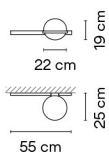

Palma

Design by Antoni Arola

The interior ambience takes on a life of its own with the possibility of integrating plants with the lighting compositions. Palma connects light and vegetation as in the natural landscape.

Wall

3700

Finishes

- **18/** __ Graphite (ADAPTA RF 9913 WX)
- **93/** __ White (RAL 9016)

LED temperature colour

/1 2700 K CRI >90 868 lm 94 lm/W

Control

3700 __ / __ **B**
1-10V, Push

Materials

Diffuser: Blown-glass. Profile: Aluminum.

Light Source and electronics

2 x LED 4,6 W 500 mA
Constant Current 500 mA
220-240V 50/60Hz

Packaging

1 Box 0,57 x 0,31 x 0,21 m
Vol 0,0382 m³
Gross weight 3 Kg Net weight 1,8 Kg